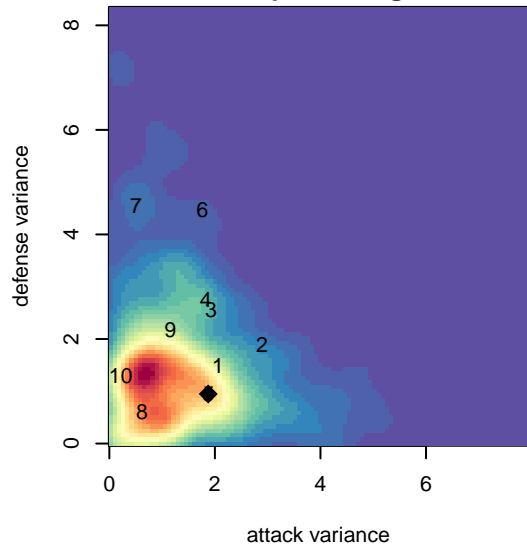

Indie Chicas Velocity G99

Indie Chicas FC
 Eagle, ID
 G99 total strength=1280
 attack=6.28 defense=4.43
 spr league = Spr Idaho D3 U16

alt names used:
 Indie Chicas FC – Velocity
 99/00 INDIE CHICAS VELOCITY

Venues played:
 2015 Portland Winter Showcase U16
 2015 Spr Idaho D3 U16

Indie Chicas Velocity G99
 Dots are actual minus expected GF (blue circles) and GA (red triangles).
 Blue line is smoothed change in attack strength. Red is smoothed change in defense strength.

**attack and defense variance (black dot)
relative to other teams
and top 10 in region**

**attack and defense rating
relative to others at age
and all opponents in last 13 months**

**attack and defense rating
relative to others at age
and all opponents in last 13 months**

Performance relative to 13 month average

Performance relative to 13 month average

Distribution of opponents
 Red = Lose zone, Blue = Win zone, Green = Even
 Black line separates win/lose zones

lot. A=Neither has attack advantage, B=Opponent has both attack and defense advantage, C=Opponent has both attack and defense disadvantage, D=Both have